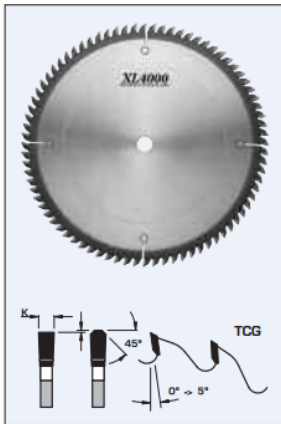

### Item #S10250, FS Tool XL4000 Extended Life Fine Crosscut Saw Blades TCG

**\$194.08**

Thank you for shopping with us!

#### Design:

- Tooth configuration: TCG
- Cutting Material: TC XL4000
- Expansion slots: Cu Plugged

## SPECIFICATIONS

<b>Diameter</b>	10 in
<b>Bore</b>	5/8 in
<b>Kerf</b>	.126 in
<b>Manufacturer</b>	FS Tool
<b>Note</b>	
<b>Plate</b>	0.087 in
<b>Teeth</b>	80