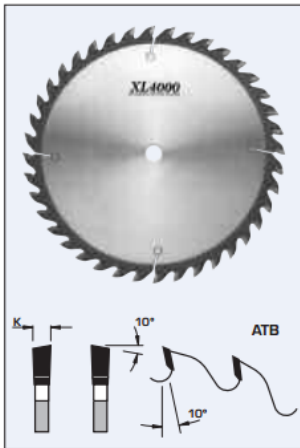

### Item #S09400, FS Tool XL4000 Extended Life Crosscut Saw Blades ATB \$311.40

Thank you for shopping with us!

#### Design:

- Tooth configuration: ATB
- Cutting Material: TC XL4000
- Expansion slots: Cu Plugged

## SPECIFICATIONS

<b>Diameter</b>	16 in
<b>Bore</b>	1 in
<b>Kerf</b>	.155 in
<b>Manufacturer</b>	FS Tool
<b>Plate</b>	.110 in
<b>Teeth</b>	80