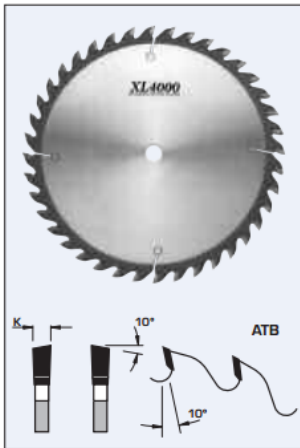

### Item #S09300, FS Tool XL4000 Extended Life Crosscut Saw Blades ATB

**\$202.68**

Thank you for shopping with us!

#### Design:

- Tooth configuration: ATB
- Cutting Material: TC XL4000
- Expansion slots: Cu Plugged

## SPECIFICATIONS

|                     |         |
|---------------------|---------|
| <b>Diameter</b>     | 12 in   |
| <b>Bore</b>         | 1 in    |
| <b>Kerf</b>         | .135 in |
| <b>Manufacturer</b> | FS Tool |
| <b>Plate</b>        | .095 in |
| <b>Teeth</b>        | 60      |