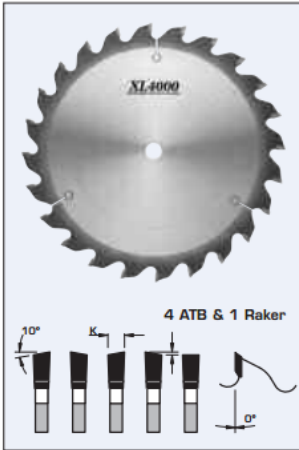

Edge of Arlington Saw & Tool, Inc.

124 South Collins
Arlington, TX 76010
Phone: 817-461-7171 • Fax: 817-795-6651
Toll Free: 888-461-7171
Email: info@eoasaw.com
Website: www.eoasaw.com

Item #S07350, FS Tool XL4000 Extended Life Radial Arm Saw Blades

$223.72

Thank you for shopping with us!

Design:

- Tooth configuration: 4 ATB & 1 Raker
- Cutting Material: TC XL4000
- Expansion slots: Cu Plugged
- 0° hook angle reduces the tendency of the blade to grab the material

Application:

- For cross cutting and ripping dry soft and hardwoods
- On radial arm saws & other saws where the blade is above the work-piece

SPECIFICATIONS

Diameter	14 in
Bore	1 in
Kerf	.165 in
Manufacturer	FS Tool
Plate	.118 in
Teeth	40