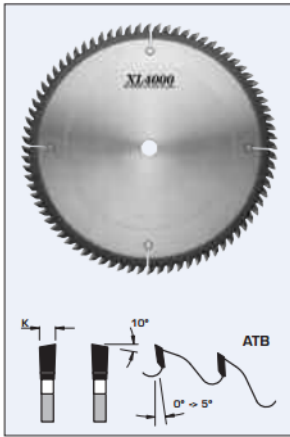

Edge of Arlington Saw & Tool, Inc.

124 South Collins
Arlington, TX 76010
Phone: 817-461-7171 • Fax: 817-795-6651
Toll Free: 888-461-7171
Email: info@eoasaw.com
Website: www.eoasaw.com

Item #S06350, FS Tool XL4000 Extended Life Fine Crosscut Saw Blades ATB $287.32

Thank you for shopping with us!

Design:

- Tooth configuration: ATB
- Cutting Material: TC XL4000
- Expansion slots: Cu Plugged

Application:

- For fine cut-off and trimming of soft and hardwoods, plywood, wood veneered and plastic laminated panel materials.
- On table saws, sliding table saws, and cut-off saws

SPECIFICATIONS

Diameter	14 in
Bore	1 in
Kerf	.150 in
Manufacturer	FS Tool
Note	
Plate	0.11 in
Teeth	100