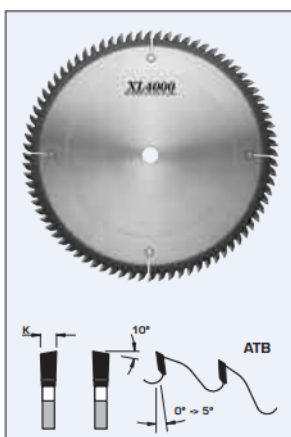

Edge of Arlington Saw & Tool, Inc.

124 South Collins
Arlington, TX 76010
Phone: 817-461-7171 • Fax: 817-795-6651
Toll Free: 888-461-7171
Email: info@eoasaw.com
Website: www.eoasaw.com

Item #S06300, FS Tool XL4000 Extended Life Fine Crosscut Saw Blades ATB $253.04

Thank you for shopping with us!

Design:

- Tooth configuration: ATB
- Cutting Material: TC XL4000
- Expansion slots: Cu Plugged

Application:

- For fine cut-off and trimming of soft and hardwoods, plywood, wood veneered and plastic laminated panel materials.
- On table saws, sliding table saws, and cut-off saws

SPECIFICATIONS

Diameter	12 in
Bore	1 in
Kerf	.135 in
Manufacturer	FS Tool
Note	
Plate	0.095 in
Teeth	100