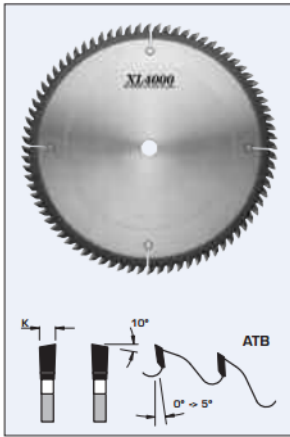

### Item #S06250, FS Tool XL4000 Extended Life Fine Crosscut Saw Blades ATB **\$184.80**

Thank you for shopping with us!

#### Design:

- Tooth configuration: ATB
- Cutting Material: TC XL4000
- Expansion slots: Cu Plugged

## SPECIFICATIONS

<b>Diameter</b>	10 in
<b>Bore</b>	5/8 in
<b>Kerf</b>	.126 in
<b>Manufacturer</b>	FS Tool
<b>Note</b>	
<b>Plate</b>	0.087 in
<b>Teeth</b>	80