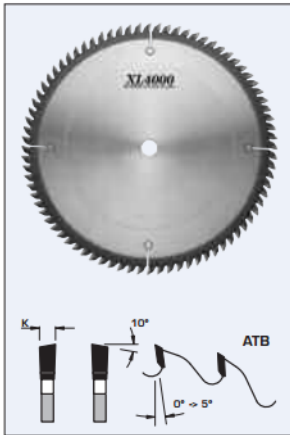

Edge of Arlington Saw & Tool, Inc.

124 South Collins
Arlington, TX 76010
Phone: 817-461-7171 • Fax: 817-795-6651
Toll Free: 888-461-7171
Email: info@eoasaw.com
Website: www.eoasaw.com

Item #S06200, FS Tool XL4000 Extended Life Fine Crosscut Saw Blades ATB **$154.44**

Thank you for shopping with us!

Design:

- Tooth configuration: ATB
- Cutting Material: TC XL4000
- Expansion slots: Cu Plugged

Application:

- For fine cut-off and trimming of soft and hardwoods, plywood, wood veneered and plastic laminated panel materials.
- On table saws, sliding table saws, and cut-off saws

SPECIFICATIONS

Diameter	8 in
Bore	5/8 in
Kerf	.126 in
Manufacturer	FS Tool
Note	Specifically designed for cutting kitchen countertops
Plate	0.087 in
Teeth	60