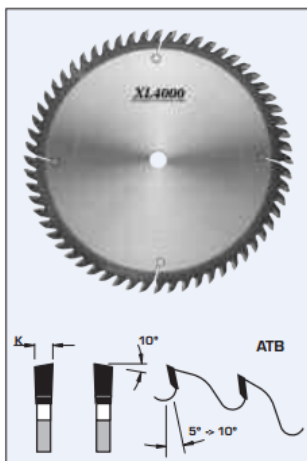

### Item #S04400, FS Tool XL4000 Extended Life Standard Crosscut Saw Blades ATB \$325.44

Thank you for shopping with us!

#### Design:

- Tooth configuration: ATB
- Cutting Material: TC XL4000
- Expansion slots: Cu Plugged

## SPECIFICATIONS

<b>Diameter</b>	16 in
<b>Bore</b>	1 in
<b>Kerf</b>	.160 in
<b>Plate</b>	0.118 in
<b>Teeth</b>	100
<b>Manufacturer</b>	FS Tool