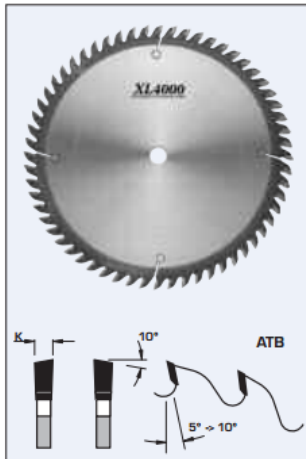

### Item #S04300, FS Tool XL4000 Extended Life Standard Crosscut Saw Blades ATB \$223.04

Thank you for shopping with us!

#### Design:

- Tooth configuration: ATB
- Cutting Material: TC XL4000
- Expansion slots: Cu Plugged

## SPECIFICATIONS

<b>Diameter</b>	12 in
<b>Bore</b>	1 in
<b>Kerf</b>	.135 in
<b>Plate</b>	0.095 in
<b>Teeth</b>	80
<b>Manufacturer</b>	FS Tool