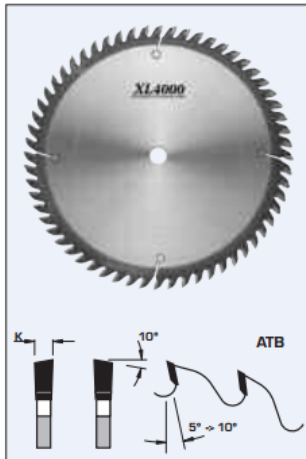

### Item #S04225, FS Tool XL4000 Extended Life Standard Crosscut Saw Blades ATB \$164.08

Thank you for shopping with us!

#### Design:

- Tooth configuration: ATB
- Cutting Material: TC XL4000
- Expansion slots: Cu Plugged

## SPECIFICATIONS

<b>Diameter</b>	9 in
<b>Bore</b>	5/8 in
<b>Kerf</b>	.126 in
<b>Plate</b>	0.087 in
<b>Teeth</b>	60
<b>Manufacturer</b>	FS Tool