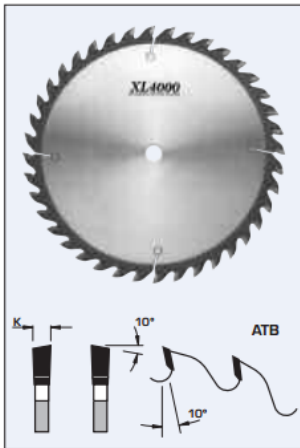

### Item #S03350, FS Tool XL4000 Extended Life Crosscut Saw Blades ATB

**\$224.88**

Thank you for shopping with us!

#### Design:

- Tooth configuration: ATB
- Cutting Material: TC XL4000
- Expansion slots: Cu Plugged

## SPECIFICATIONS

<b>Diameter</b>	14 in
<b>Bore</b>	1 in
<b>Kerf</b>	.155 in
<b>Manufacturer</b>	FS Tool
<b>Plate</b>	.110 in
<b>Teeth</b>	60