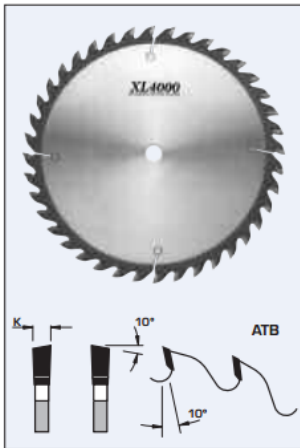

Edge of Arlington Saw & Tool, Inc.

124 South Collins
Arlington, TX 76010
Phone:817-461-7171 • Fax: 817-795-6651
Toll Free: 888-461-7171
Email: info@eoasaw.com
Website: www.eoasaw.com

Item #S03300, FS Tool XL4000 Extended Life Crosscut Saw Blades ATB

$180.24

Thank you for shopping with us!

Design:

- Tooth configuration: ATB
- Cutting Material: TC XL4000
- Expansion slots: Cu Plugged

Application:

- For crosscutting and ripping dry soft and hardwoods, plywood, masonite, and raw MDF panels
- On table saws, sliding table saws, and cut-off saws

SPECIFICATIONS

Diameter	12 in
Bore	1 in
Kerf	.135 in
Manufacturer	FS Tool
Plate	.095 in
Teeth	48