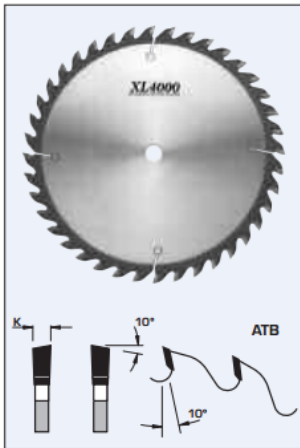

Edge of Arlington Saw & Tool, Inc.

124 South Collins
Arlington, TX 76010
Phone:817-461-7171 • Fax: 817-795-6651
Toll Free: 888-461-7171
Email: info@eoasaw.com
Website: www.eoasaw.com

Item #S03250, FS Tool XL4000 Extended Life Crosscut Saw Blades ATB

$133.68

Thank you for shopping with us!

Design:

- Tooth configuration: ATB
- Cutting Material: TC XL4000
- Expansion slots: Cu Plugged

Application:

- For crosscutting and ripping dry soft and hardwoods, plywood, masonite, and raw MDF panels
- On table saws, sliding table saws, and cut-off saws

SPECIFICATIONS

Diameter	10 in
Bore	5/8 in
Kerf	.126 in
Manufacturer	FS Tool
Plate	.087 in
Teeth	40