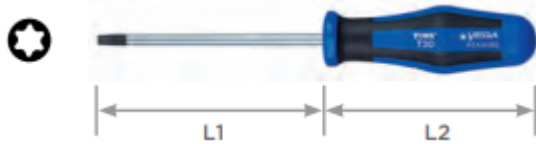

### Item #RTX9SD, Vega Torx® Screwdrivers

**\$3.76**

Thank you for shopping with us!

Made from S2 modified shock resistant steel for professional performance and durability. Dual composition ergonomic handle. Proprietary precision CNC machined tips for excellent fit in fastener recess.

#### SPECIFICATIONS

<b>Manufacturer</b>	Vega Industries
<b>Length</b>	Length 2-3/8 in / Handle Length 3 in
<b>Tip/Point</b>	9