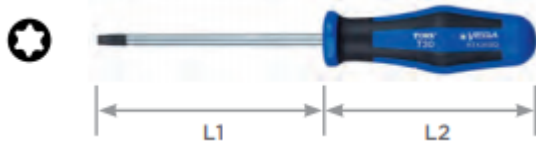

Edge of Arlington Saw & Tool, Inc.

124 South Collins
Arlington, TX 76010
Phone: 817-461-7171 • Fax: 817-795-6651
Toll Free: 888-461-7171
Email: info@eoasaw.com
Website: www.eoasaw.com

Item #RTX8SD, Vega Torx® Screwdrivers

$3.76

Thank you for shopping with us!

Made from S2 modified shock resistant steel for professional performance and durability. Dual composition ergonomic handle. Proprietary precision CNC machined tips for excellent fit in fastener recess.

SPECIFICATIONS

Manufacturer	Vega Industries
Length	Length 2-3/8 in / Handle Length 3 in
Tip/Point	8