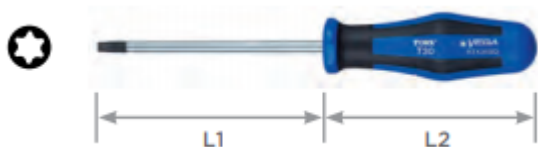

Edge of Arlington Saw & Tool, Inc.

124 South Collins
Arlington, TX 76010
Phone: 817-461-7171 • Fax: 817-795-6651
Toll Free: 888-461-7171
Email: info@eoasaw.com
Website: www.eoasaw.com

Item #RTX5SD, Vega Torx® Screwdrivers

$3.76

Thank you for shopping with us!

Made from S2 modified shock resistant steel for professional performance and durability. Dual composition ergonomic handle. Proprietary precision CNC machined tips for excellent fit in fastener recess.

SPECIFICATIONS

Manufacturer	Vega Industries
Length	Length 2-3/8 in / Handle Length 3 in
Tip/Point	5