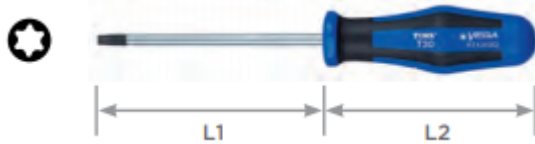

Edge of Arlington Saw & Tool, Inc.

124 South Collins
Arlington, TX 76010
Phone: 817-461-7171 • Fax: 817-795-6651
Toll Free: 888-461-7171
Email: info@eoasaw.com
Website: www.eoasaw.com

Item #RTX27SD, Vega Torx® Screwdrivers

$4.62

Thank you for shopping with us!

Made from S2 modified shock resistant steel for professional performance and durability. Dual composition ergonomic handle. Proprietary precision CNC machined tips for excellent fit in fastener recess.

SPECIFICATIONS

Manufacturer	Vega Industries
Length	Length 4-1/2 in / Handle Length 4-1/4 in
Tip/Point	27