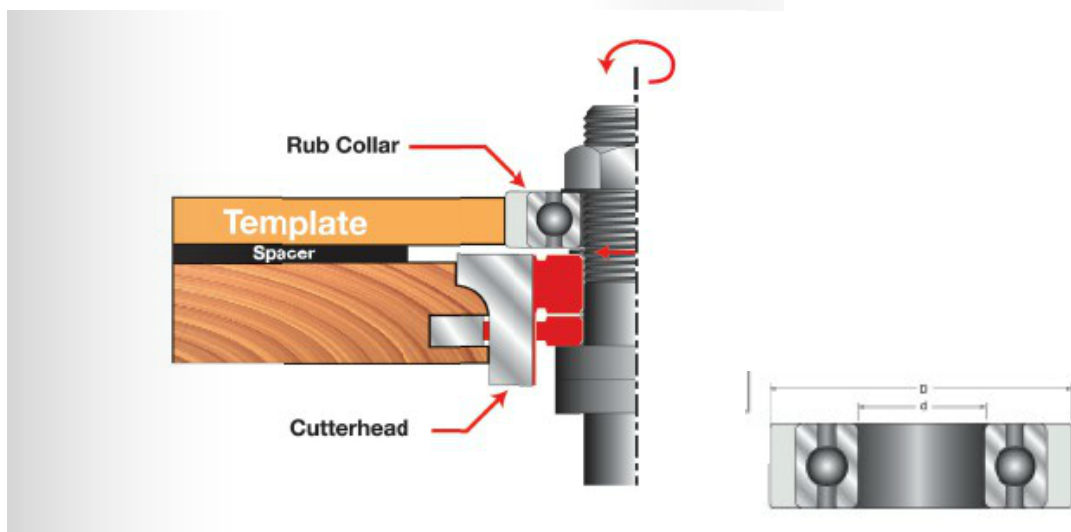

$76.88

Thank you for shopping with us! .

Freud's Ball Bearing Rub Collars are made using precision industrial ball bearings, and are ideal for doing template work or making cathedral doors.

Ball Bearing Rub Collars Reference Chart

Item Number	Rub Collar Number
EC091	RC-001
EC140	RC-003
EC141	RC-003
EC142	RC-003
EC143	RC-003
EC144	RC-003
EC146	RC-003
EC260	RC-001
EC266	RC-001
EC270	RC-001
EC274	RC-001
OPT101	RC801
OPT102	RC701
RP1000	RC10#
RP2000	RC10#
RS1000	RSC-#
RS2000	RSC-#
UC200	RC-002
UC201	RC-002
UC202	RC-002
UC203	RC-002
UC204	RC-002
UC207	RC-002
UC208	RC-002
UC209	RC-002
UC210	RC-002
UC211	RC-002
UC212	RC-002
UC213	RC-002
UC215	RC-002

Item Number	Rub Collar Number
UC221	RC-002
UC223	RC-002
UP016	RC10#
UP140	RC50#
UP141	RC50#
UP142	RC50#
UP143	RC50#
UP144	RC50#
UP145	RC50#
UP146	RC50#
UP147	RC50#
UP148	RC50#
UP149	RC50#
UP150	RC50#
UP151	RC50#
UP152	RC50#
UP153	RC50#
UP200	RC10#
UP201	RC10#
UP202	RC10#
UP203	RC10#
UP204	RC10#
UP205	RC10#
UP206	RC10#
UP207	RC10#
UP208	RC10#
UP209	RC10#
UP210	RC10#
UP211	RC10#
UP212	RC10#

Item Number	Rub Collar Number
UP213	RC10#
UP214	RC10#
UP215	RC10#
UP216	RC10#
UP217	RC10#
UP218	RC10#
UP219	RC10#
UP220	RC10#
UP221	RC10#
UP222	RC10#
UP223	RC10#
UP260	RC30#
UP261	RC30#
UP262	RC30#
UP263	RC30#
UP264	RC30#
UP265	RC30#
UP266	RC30#
UP267	RC30#
UP268	RC30#
UP269	RC20#
UP270	RC20#
UP272	RC20#
UP273	RC20#
UP274	RC20#
UP275	RC20#
WB101	RC801
WB102	RC701