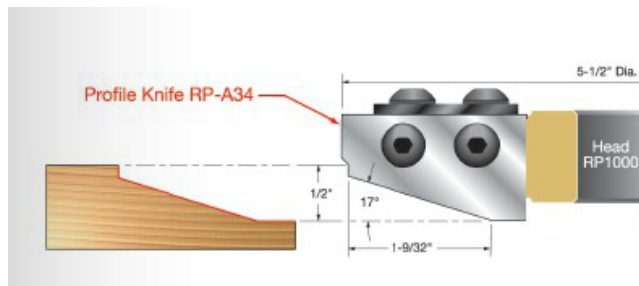

### Item #RP-A34, Freud RP1000 & RP2000 Panel Raising Systems Profile Knife \$82.77

Thank you for shopping with us!

This knife is designed for raising 3/4" thick panels with 1/4" tongues. When used with 3/4" rail and stiles, the panel will extend outside the door frame. The specially designed knife removes all splinters on cross grain cuts. Resharpenable TiCo™ Hi-Density Carbide knives. Anti-Kickback Design. Thick micrograin carbide tips. Covered by Freud's limited lifetime warranty

Ideal For: Specially designed knife removes all splinters on cross grain cuts.  
Head sold separately