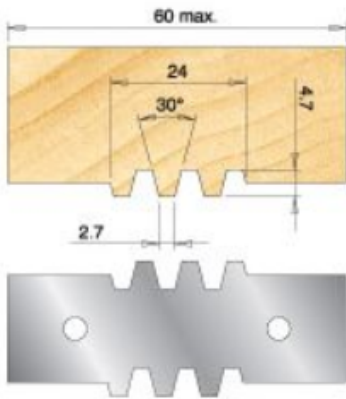

Edge of Arlington Saw & Tool, Inc.

124 South Collins
Arlington, TX 76010
Phone: 817-461-7171 • Fax: 817-795-6651
Toll Free: 888-461-7171
Email: info@eoasaw.com
Website: www.eoasaw.com

RCK-87

Item #RCK-87, Amana Tool Insert Glue Joint Cutter Knives for Tool No. 61258: Pair **\$187.84**

Thank you for shopping with us!

SPECIFICATIONS

Manufacturer	Amana Tool
Dimensions	60mm X 24mm X 2mm
Knives	2
Recommended For	61268