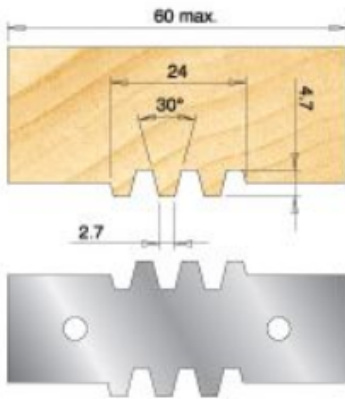

Edge of Arlington Saw & Tool, Inc.

124 South Collins
Arlington, TX 76010
Phone: 817-461-7171 • Fax: 817-795-6651
Toll Free: 888-461-7171
Email: info@eoasaw.com
Website: www.eoasaw.com

RCK-87

Item #RCK-87, Amana Tool Insert Glue Joint Cutter Knives for Tool No. 61258: Pair **\$187.84**

Thank you for shopping with us!

SPECIFICATIONS

Manufacturer	Amana Tool
Dimensions	60mm X 24mm X 2mm
Knives	2
Recommended For	61268