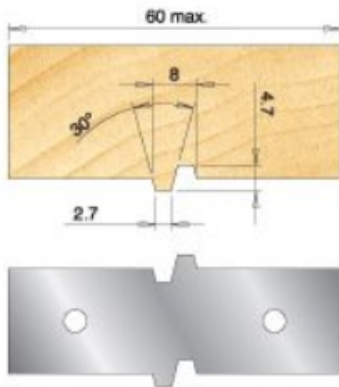

Edge of Arlington Saw & Tool, Inc.

124 South Collins
Arlington, TX 76010
Phone: 817-461-7171 • Fax: 817-795-6651
Toll Free: 888-461-7171
Email: info@eoasaw.com
Website: www.eoasaw.com

RCK-83

Item #RCK-83, Amana Tool Insert Glue Joint Cutter Knives for Tool No. 61258: Pair **\$163.53**

Thank you for shopping with us!

SPECIFICATIONS

Manufacturer	Amana Tool
Dimensions	60mm X 24mm X 2mm
Knives	2
Recommended For	61258