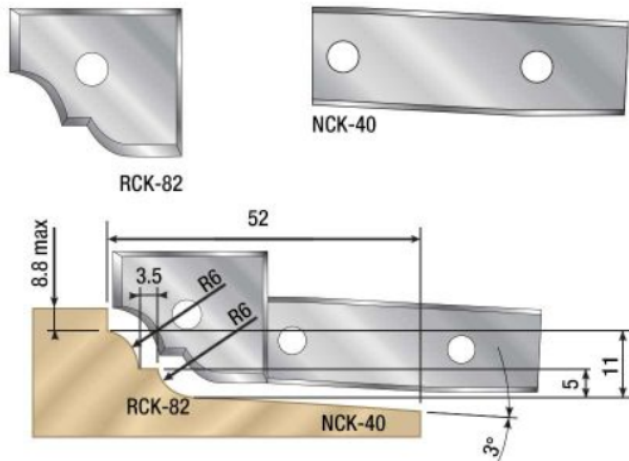

Edge of Arlington Saw & Tool, Inc.

124 South Collins
Arlington, TX 76010
Phone: 817-461-7171 • Fax: 817-795-6651
Toll Free: 888-461-7171
Email: info@eoasaw.com
Website: www.eoasaw.com

Item #RCK-82, Amana Tool Solid Carbide Insert Raised Panel Knives for 61241

\$91.05

Thank you for shopping with us!

SPECIFICATIONS

Manufacturer	Amana Tool
Part Descp.	1 pair solid carbide knives
Recommended For	61241