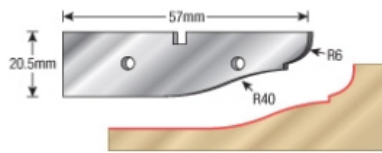

SPECIFICATIONS

Manufacturer	Amana Tool
Part Descp.	Pair of Carbide Knives
Knives	2
Recommended For	For #61260