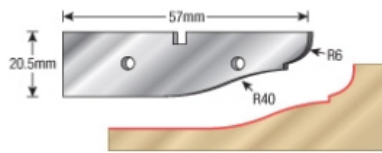

### Item #RCK-78, Amana Tool Pair of Carbide-Tipped Knives for 'BG' Raised Panel (Industrial)

**\$134.87**

Thank you for shopping with us!