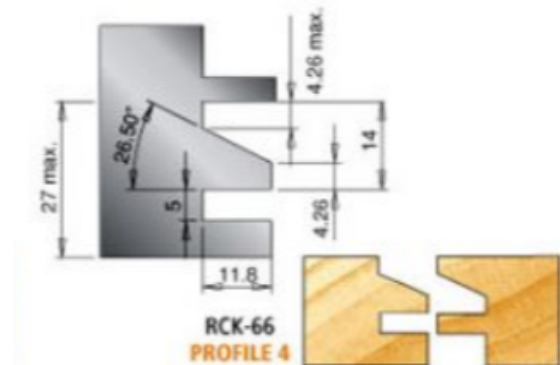

Edge of Arlington Saw & Tool, Inc.

124 South Collins
Arlington, TX 76010
Phone: 817-461-7171 • Fax: 817-795-6651
Toll Free: 888-461-7171
Email: info@eoasaw.com
Website: www.eoasaw.com

Item #RCK-66, Amana Tools Insert Carbide Knives for Stile & Rail Cutterheads

\$116.18

Thank you for shopping with us!

SPECIFICATIONS

Manufacturer	Amana Tool
Dimensions	40 x 26 x 2mm
Knives	2
Recommended For	61275