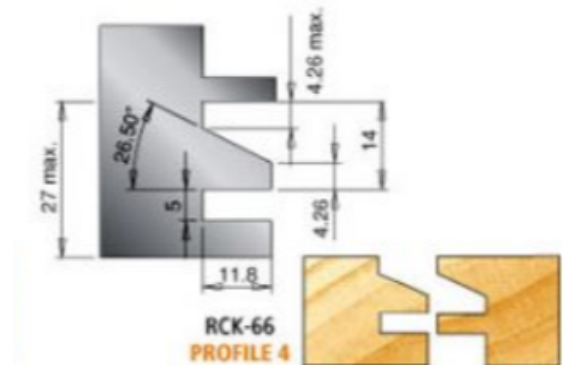

### Item #RCK-66, Amana Tools Insert Carbide Knives for Stile & Rail Cutterheads

**\$116.18**

Thank you for shopping with us!

### SPECIFICATIONS

<b>Manufacturer</b>	Amana Tool
<b>Dimensions</b>	40 x 26 x 2mm
<b>Knives</b>	2
<b>Recommended For</b>	61275