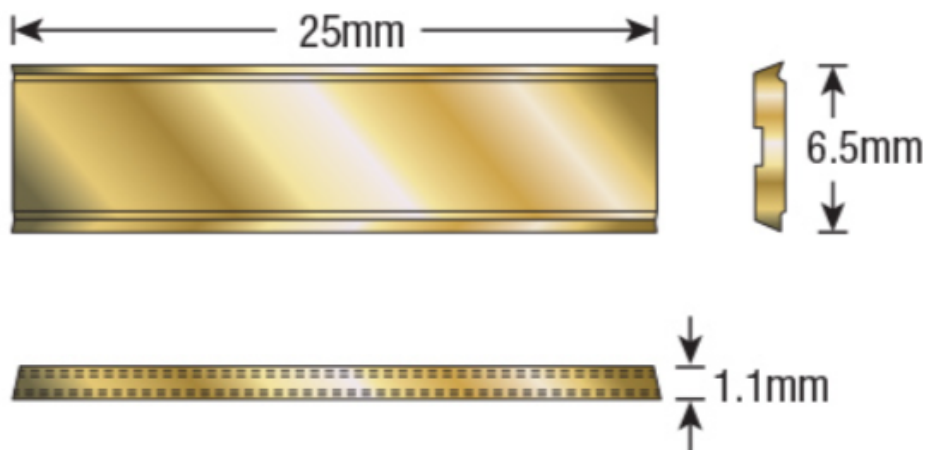

Edge of Arlington Saw & Tool, Inc.

124 South Collins
Arlington, TX 76010
Phone: 817-461-7171 • Fax: 817-795-6651
Toll Free: 888-461-7171
Email: info@eoasaw.com
Website: www.eoasaw.com

**Item #RCK-462,
Amana Tool
General Purpose
MDF Grade Coated
Solid Carbide
Insert Knives for
RC-2375
\$30.04**

Edge of Arlington offers
free shipping when you
choose flat shipping.

MDF Grade

SPECIFICATIONS

Manufacturer	Amana Tool
Recommended For	RC-2375