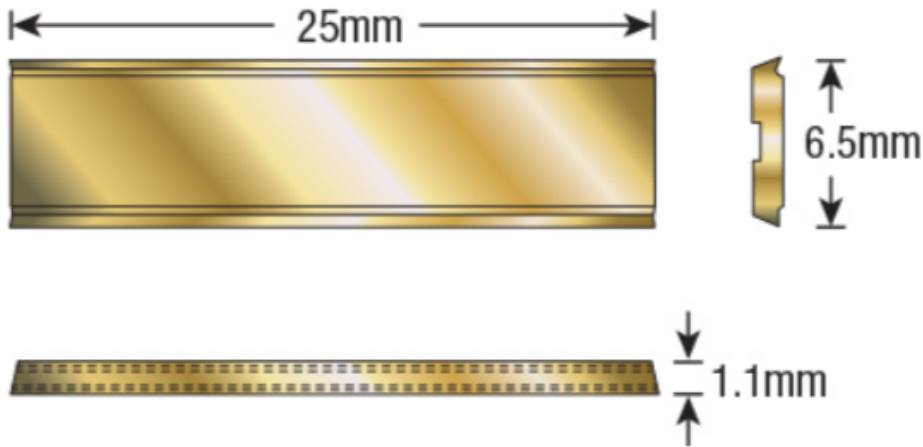

Edge of Arlington Saw & Tool, Inc.

124 South Collins
Arlington, TX 76010
Phone:817-461-7171 • Fax: 817-795-6651
Toll Free: 888-461-7171
Email: info@eoasaw.com
Website: www.eoasaw.com

**Item #RCK-462,
Amana Tool
General Purpose
MDF Grade Coated
Solid Carbide
Insert Knives for
RC-2375
\$30.04**

Thank you for shopping
with us! MDF Grade

SPECIFICATIONS

Manufacturer	Amana Tool
Recommended For	RC-2375