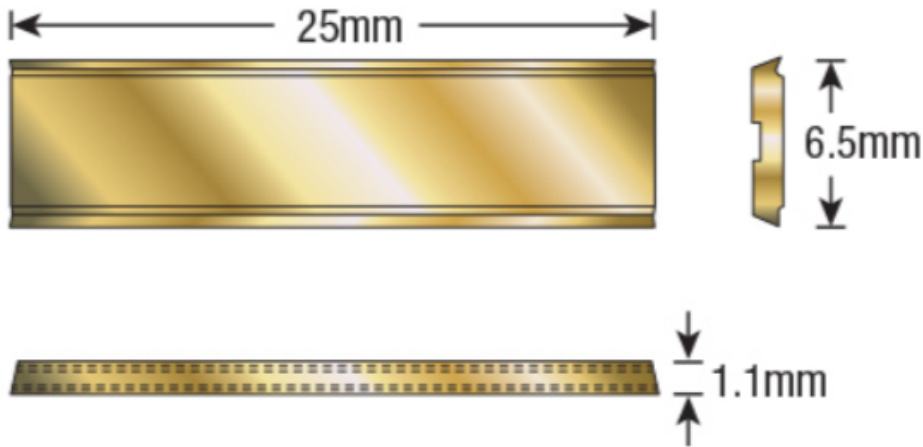

Edge of Arlington Saw & Tool, Inc.

124 South Collins
Arlington, TX 76010
Phone: 817-461-7171 • Fax: 817-795-6651
Toll Free: 888-461-7171
Email: info@eoasaw.com
Website: www.eoasaw.com

**Item #RCK-460,
Amana Tool
General Purpose
Grade Coated
Solid Carbide
Insert Knives for
RC-2375
\$30.04**

Edge of Arlington offers free shipping when you choose flat shipping.

SPECIFICATIONS

Manufacturer	Amana Tool
Recommended For	RC-2375