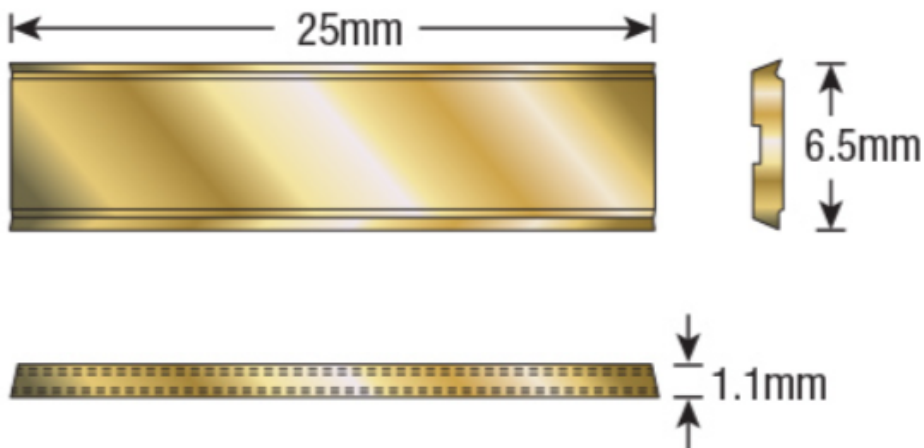

Edge of Arlington Saw & Tool, Inc.

124 South Collins
Arlington, TX 76010
Phone: 817-461-7171 • Fax: 817-795-6651
Toll Free: 888-461-7171
Email: info@eoasaw.com
Website: www.eoasaw.com

**Item #RCK-460,
Amana Tool
General Purpose
Grade Coated
Solid Carbide
Insert Knives for
RC-2375
\$30.04**