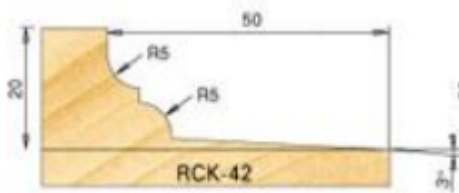

SPECIFICATIONS

Manufacturer	Amana Tool
Part Descp.	Pair of Carbide Knives
Knives	2
Recommended For	For #61260