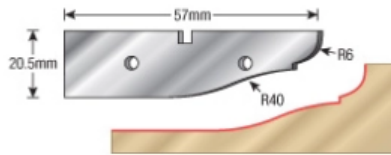

Edge of Arlington Saw & Tool, Inc.

124 South Collins
Arlington, TX 76010
Phone: 817-461-7171 • Fax: 817-795-6651
Toll Free: 888-461-7171
Email: info@eoasaw.com
Website: www.eoasaw.com

Item #RCK-132, Amana 5/16 Radius Insert Carbide Knife for Backcutter (Industrial)

\$23.54

Thank you for shopping with us!

SPECIFICATIONS

Manufacturer	Amana Tool
Part Descp.	5/16 in Insert Knife
Knives	1
Recommended For	For #61265