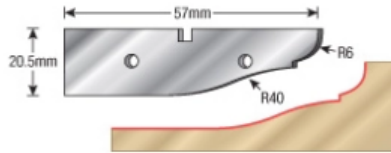

Edge of Arlington Saw & Tool, Inc.

124 South Collins
Arlington, TX 76010
Phone: 817-461-7171 • Fax: 817-795-6651
Toll Free: 888-461-7171
Email: info@eoasaw.com
Website: www.eoasaw.com

Item #RCK-132, Amana 5/16 Radius Insert Carbide Knife for Backcutter (Industrial)

\$23.54

Thank you for shopping with us!

SPECIFICATIONS

Manufacturer	Amana Tool
Part Descp.	5/16 in Insert Knife
Knives	1
Recommended For	For #61265