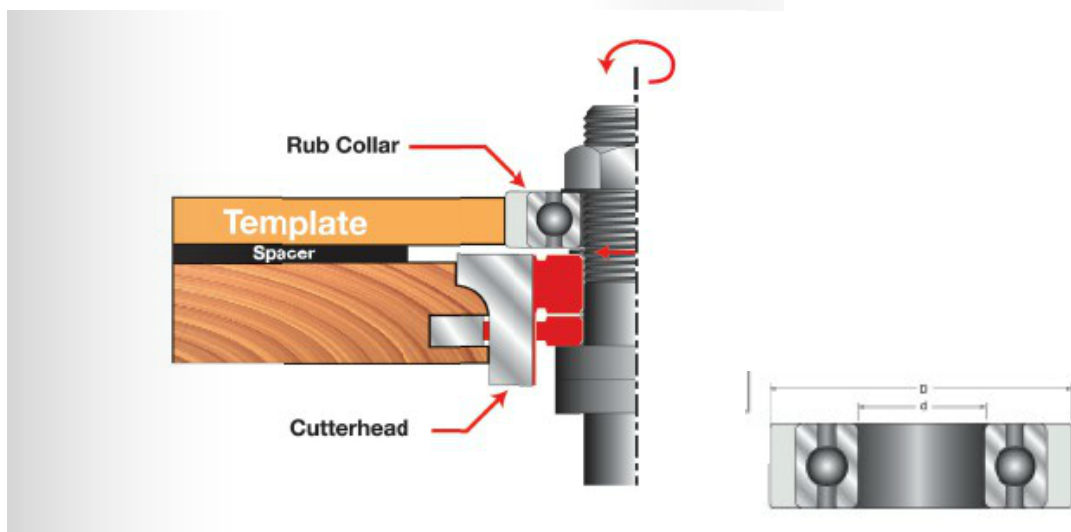

$84.40

Thank you for shopping with us!

Freud's Ball Bearing Rub Collars are made using precision industrial ball bearings, and are ideal for doing template work or making cathedral doors.

Ball Bearing Rub Collars Reference Chart

Item Number	Rub Collar Number
EC091	RC-001
EC140	RC-003
EC141	RC-003
EC142	RC-003
EC143	RC-003
EC144	RC-003
EC146	RC-003
EC260	RC-001
EC266	RC-001
EC270	RC-001
EC274	RC-001
OPT101	RC601
OPT102	RC701
RP1000	RC10#
RP2000	RC10#
RS1000	RSC-#
RS2000	RSC-#
UC200	RC-002
UC201	RC-002
UC202	RC-002
UC203	RC-002
UC204	RC-002
UC207	RC-002
UC208	RC-002
UC209	RC-002
UC210	RC-002
UC211	RC-002
UC212	RC-002
UC213	RC-002
UC215	RC-002

Item Number	Rub Collar Number
UC221	RC-002
UC223	RC-002
UP016	RC10#
UP140	RC50#
UP141	RC50#
UP142	RC50#
UP143	RC50#
UP144	RC50#
UP145	RC50#
UP146	RC50#
UP147	RC50#
UP148	RC50#
UP149	RC50#
UP150	RC50#
UP151	RC50#
UP152	RC50#
UP153	RC50#
UP200	RC10#
UP201	RC10#
UP202	RC10#
UP203	RC10#
UP204	RC10#
UP205	RC10#
UP206	RC10#
UP207	RC10#
UP208	RC10#
UP209	RC10#
UP210	RC10#
UP211	RC10#
UP212	RC10#

Item Number	Rub Collar Number
UP213	RC10#
UP214	RC10#
UP215	RC10#
UP216	RC10#
UP217	RC10#
UP218	RC10#
UP219	RC10#
UP220	RC10#
UP221	RC10#
UP222	RC10#
UP223	RC10#
UP260	RC30#
UP261	RC30#
UP262	RC30#
UP263	RC30#
UP264	RC30#
UP265	RC30#
UP266	RC30#
UP267	RC30#
UP268	RC30#
UP269	RC20#
UP270	RC20#
UP272	RC20#
UP273	RC20#
UP274	RC20#
UP275	RC20#
WB101	RC601
WB102	RC701