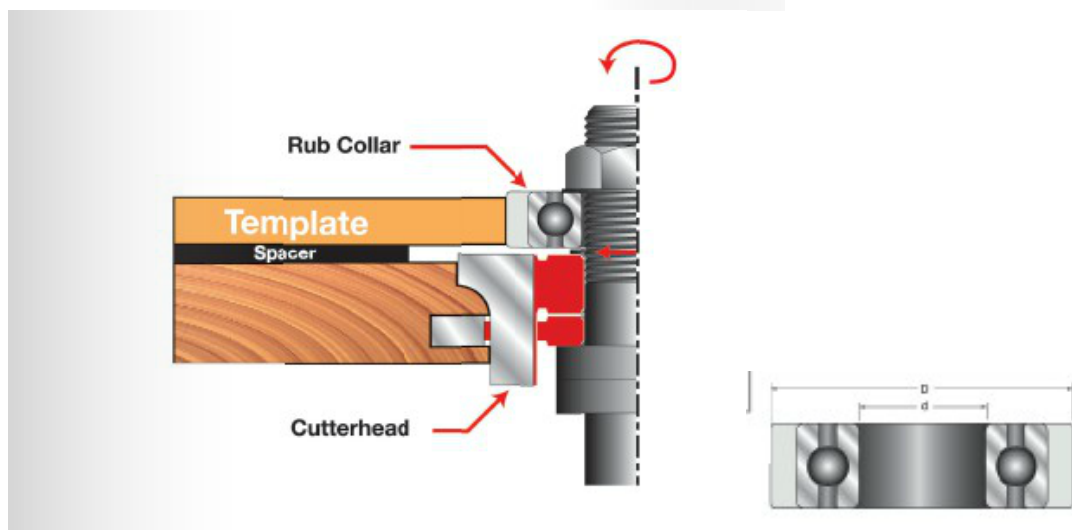

Thank you for shopping with us! .

Freud's Ball Bearing Rub Collars are made using precision industrial ball bearings, and are ideal for doing template work or making cathedral doors.

Ball Bearing Rub Collars Reference Chart

Item Number	Rub Collar Number
EC091	RC-001
EC140	RC-003
EC141	RC-003
EC142	RC-003
EC143	RC-003
EC144	RC-003
EC146	RC-003
EC260	RC-001
EC266	RC-001
EC270	RC-001
EC274	RC-001
OPT101	RC801
OPT102	RC701
RP1000	RC10#
RP2000	RC10#
RS1000	RSC-#
RS2000	RSC-#
UC200	RC-002
UC201	RC-002
UC202	RC-002
UC203	RC-002
UC204	RC-002
UC207	RC-002
UC208	RC-002
UC209	RC-002
UC210	RC-002
UC211	RC-002
UC212	RC-002
UC213	RC-002
UC215	RC-002

Item Number	Rub Collar Number
UC221	RC-002
UC223	RC-002
UP016	RC10#
UP140	RC50#
UP141	RC50#
UP142	RC50#
UP143	RC50#
UP144	RC50#
UP145	RC50#
UP146	RC50#
UP147	RC50#
UP148	RC50#
UP149	RC50#
UP150	RC50#
UP151	RC50#
UP152	RC50#
UP153	RC50#
UP200	RC10#
UP201	RC10#
UP202	RC10#
UP203	RC10#
UP204	RC10#
UP205	RC10#
UP206	RC10#
UP207	RC10#
UP208	RC10#
UP209	RC10#
UP210	RC10#
UP211	RC10#
UP212	RC10#

Item Number	Rub Collar Number
UP213	RC10#
UP214	RC10#
UP215	RC10#
UP216	RC10#
UP217	RC10#
UP218	RC10#
UP219	RC10#
UP220	RC10#
UP221	RC10#
UP222	RC10#
UP223	RC10#
UP260	RC30#
UP261	RC30#
UP262	RC30#
UP263	RC30#
UP264	RC30#
UP265	RC30#
UP266	RC30#
UP267	RC30#
UP268	RC30#
UP269	RC20#
UP270	RC20#
UP272	RC20#
UP273	RC20#
UP274	RC20#
UP275	RC20#
WB101	RC801
WB102	RC701