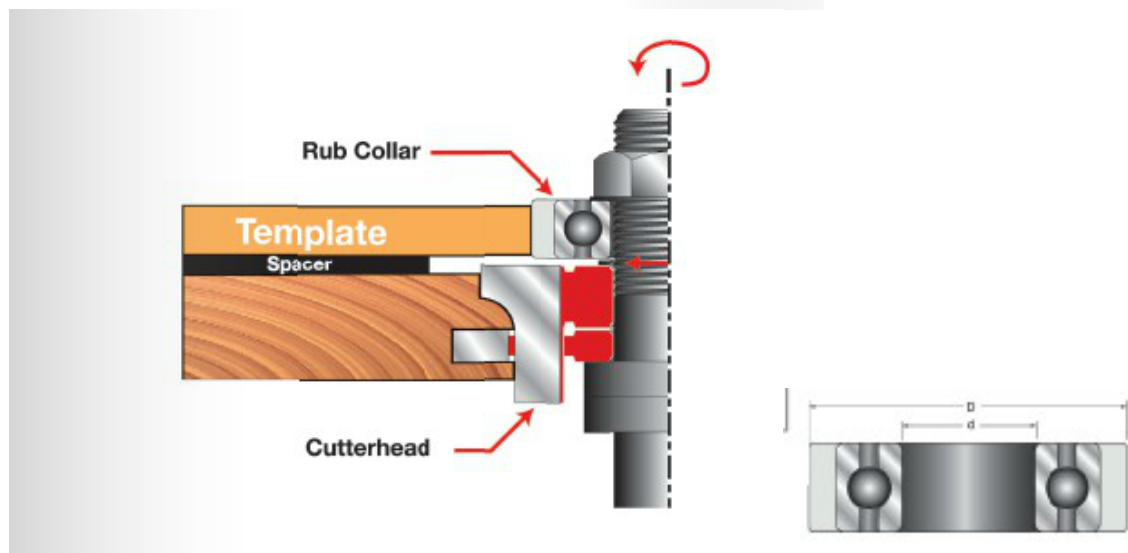

Thank you for shopping with us!

Freud's Ball Bearing Rub Collars are made using precision industrial ball bearings, and are ideal for doing template work or making cathedral doors.

Ball Bearing Rub Collars Reference Chart

Item Number	Rub Collar Number
EC091	RC-001
EC140	RC-003
EC141	RC-003
EC142	RC-003
EC143	RC-003
EC144	RC-003
EC146	RC-003
EC260	RC-001
EC266	RC-001
EC270	RC-001
EC274	RC-001
OPT101	RC601
OPT102	RC701
RP1000	RC10#
RP2000	RC10#
RS1000	RSC-#
RS2000	RSC-#
UC200	RC-002
UC201	RC-002
UC202	RC-002
UC203	RC-002
UC204	RC-002
UC207	RC-002
UC208	RC-002
UC209	RC-002
UC210	RC-002
UC211	RC-002
UC212	RC-002
UC213	RC-002
UC215	RC-002

Item Number	Rub Collar Number
UC221	RC-002
UC223	RC-002
UP016	RC10#
UP140	RC50#
UP141	RC30#
UP142	RC30#
UP143	RC30#
UP144	RC30#
UP145	RC50#
UP146	RC50#
UP147	RC50#
UP148	RC50#
UP149	RC50#
UP150	RC50#
UP151	RC50#
UP152	RC50#
UP153	RC30#
UP200	RC10#
UP201	RC10#
UP202	RC10#
UP203	RC10#
UP204	RC10#
UP205	RC10#
UP206	RC10#
UP207	RC10#
UP208	RC10#
UP209	RC10#
UP210	RC10#
UP211	RC10#
UP212	RC10#

Item Number	Rub Collar Number
UP213	RC10#
UP214	RC10#
UP215	RC10#
UP216	RC10#
UP217	RC10#
UP218	RC10#
UP219	RC10#
UP220	RC10#
UP221	RC10#
UP222	RC10#
UP223	RC10#
UP260	RC30#
UP261	RC30#
UP262	RC30#
UP263	RC30#
UP264	RC30#
UP265	RC30#
UP266	RC30#
UP267	RC30#
UP268	RC30#
UP269	RC20#
UP270	RC20#
UP272	RC20#
UP273	RC20#
UP274	RC20#
UP275	RC20#
WB101	RC601
WB102	RC701