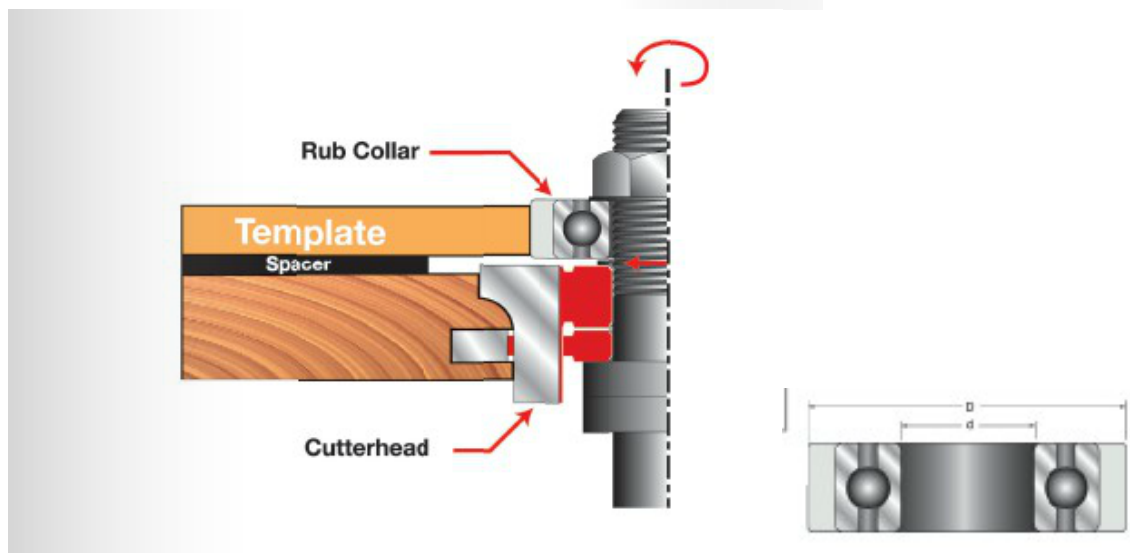

Thank you for shopping with us! .

Freud's Ball Bearing Rub Collars are made using precision industrial ball bearings, and are ideal for doing template work or making cathedral doors.

Ball Bearing Rub Collars Reference Chart

Item Number	Rub Collar Number	Item Number	Rub Collar Number	Item Number	Rub Collar Number
EC091	RC-001	UC221	RC-002	UP213	RC10#
EC140	RC-003	UC223	RC-002	UP214	RC10#
EC141	RC-003	UP016	RC10#	UP215	RC10#
EC142	RC-003	UP140	RC50#	UP216	RC10#
EC143	RC-003	UP141	RC30#	UP217	RC10#
EC144	RC-003	UP142	RC30#	UP218	RC10#
EC146	RC-003	UP143	RC30#	UP219	RC10#
EC260	RC-001	UP144	RC30#	UP220	RC10#
EC266	RC-001	UP145	RC50#	UP221	RC10#
EC270	RC-001	UP146	RC50#	UP222	RC10#
EC274	RC-001	UP147	RC50#	UP223	RC10#
OPT101	RC601	UP148	RC50#	UP260	RC30#
OPT102	RC701	UP149	RC50#	UP261	RC30#
RP1000	RC10#	UP150	RC50#	UP262	RC30#
RP2000	RC10#	UP151	RC50#	UP263	RC30#
RS1000	RSC-#	UP152	RC50#	UP264	RC30#
RS2000	RSC-#	UP153	RC30#	UP265	RC30#
UC200	RC-002	UP200	RC10#	UP266	RC30#
UC201	RC-002	UP201	RC10#	UP267	RC30#
UC202	RC-002	UP202	RC10#	UP268	RC30#
UC203	RC-002	UP203	RC10#	UP269	RC20#
UC204	RC-002	UP204	RC10#	UP270	RC20#
UC207	RC-002	UP205	RC10#	UP272	RC20#
UC208	RC-002	UP206	RC10#	UP273	RC20#
UC209	RC-002	UP207	RC10#	UP274	RC20#
UC210	RC-002	UP208	RC10#	UP275	RC20#
UC211	RC-002	UP209	RC10#	WB101	RC601
UC212	RC-002	UP210	RC10#	WB102	RC701
UC213	RC-002	UP211	RC10#		
UC215	RC-002	UP212	RC10#