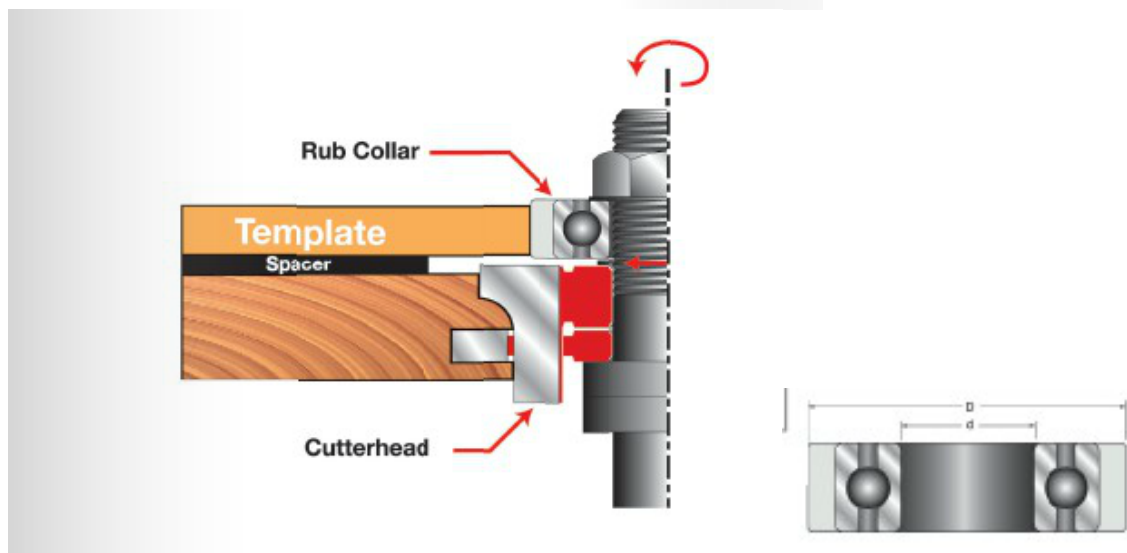

Thank you for shopping with us! .

Freud's Ball Bearing Rub Collars are made using precision industrial ball bearings, and are ideal for doing template work or making cathedral doors.

Ball Bearing Rub Collars Reference Chart

Item Number	Rub Collar Number	Item Number	Rub Collar Number	Item Number	Rub Collar Number
EC091	RC-001	UC221	RC-002	UP213	RC10#
EC140	RC-003	UC223	RC-002	UP214	RC10#
EC141	RC-003	UP016	RC10#	UP215	RC10#
EC142	RC-003	UP140	RC50#	UP216	RC10#
EC143	RC-003	UP141	RC30#	UP217	RC10#
EC144	RC-003	UP142	RC30#	UP218	RC10#
EC146	RC-003	UP143	RC30#	UP219	RC10#
EC260	RC-001	UP144	RC30#	UP220	RC10#
EC266	RC-001	UP145	RC50#	UP221	RC10#
EC270	RC-001	UP146	RC50#	UP222	RC10#
EC274	RC-001	UP147	RC50#	UP223	RC10#
OPT101	RC601	UP148	RC50#	UP260	RC30#
OPT102	RC701	UP149	RC50#	UP261	RC30#
RP1000	RC10#	UP150	RC50#	UP262	RC30#
RP2000	RC10#	UP151	RC50#	UP263	RC30#
RS1000	RSC-#	UP152	RC50#	UP264	RC30#
RS2000	RSC-#	UP153	RC30#	UP265	RC30#
UC200	RC-002	UP200	RC10#	UP266	RC30#
UC201	RC-002	UP201	RC10#	UP267	RC30#
UC202	RC-002	UP202	RC10#	UP268	RC30#
UC203	RC-002	UP203	RC10#	UP269	RC20#
UC204	RC-002	UP204	RC10#	UP270	RC20#
UC207	RC-002	UP205	RC10#	UP272	RC20#
UC208	RC-002	UP206	RC10#	UP273	RC20#
UC209	RC-002	UP207	RC10#	UP274	RC20#
UC210	RC-002	UP208	RC10#	UP275	RC20#
UC211	RC-002	UP209	RC10#	WB101	RC601
UC212	RC-002	UP210	RC10#	WB102	RC701
UC213	RC-002	UP211	RC10#		
UC215	RC-002	UP212	RC10#