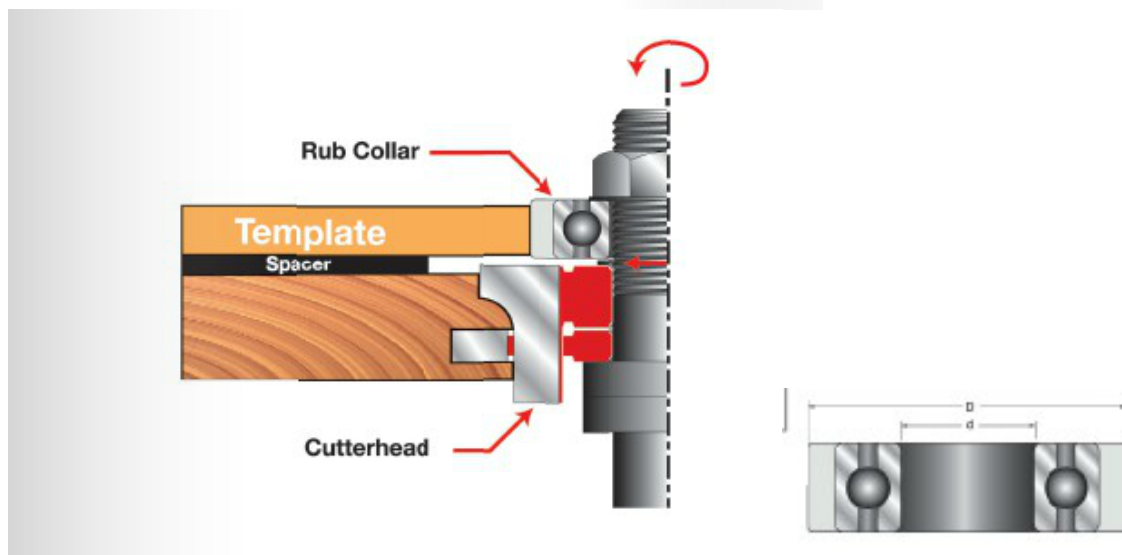

Thank you for shopping with us! .

Freud's Ball Bearing Rub Collars are made using precision industrial ball bearings, and are ideal for doing template work or making cathedral doors.

Ball Bearing Rub Collars Reference Chart

Item Number	Rub Collar Number	Item Number	Rub Collar Number	Item Number	Rub Collar Number
EC091	RC-001	UC221	RC-002	UP213	RC10#
EC140	RC-003	UC223	RC-002	UP214	RC10#
EC141	RC-003	UP016	RC10#	UP215	RC10#
EC142	RC-003	UP140	RC50#	UP216	RC10#
EC143	RC-003	UP141	RC30#	UP217	RC10#
EC144	RC-003	UP142	RC30#	UP218	RC10#
EC146	RC-003	UP143	RC30#	UP219	RC10#
EC260	RC-001	UP144	RC30#	UP220	RC10#
EC266	RC-001	UP145	RC50#	UP221	RC10#
EC270	RC-001	UP146	RC50#	UP222	RC10#
EC274	RC-001	UP147	RC50#	UP223	RC10#
OPT101	RC601	UP148	RC50#	UP260	RC30#
OPT102	RC701	UP149	RC50#	UP261	RC30#
RP1000	RC10#	UP150	RC50#	UP262	RC30#
RP2000	RC10#	UP151	RC50#	UP263	RC30#
RS1000	RSC-#	UP152	RC50#	UP264	RC30#
RS2000	RSC-#	UP153	RC30#	UP265	RC30#
UC200	RC-002	UP200	RC10#	UP266	RC30#
UC201	RC-002	UP201	RC10#	UP267	RC30#
UC202	RC-002	UP202	RC10#	UP268	RC30#
UC203	RC-002	UP203	RC10#	UP269	RC20#
UC204	RC-002	UP204	RC10#	UP270	RC20#
UC207	RC-002	UP205	RC10#	UP272	RC20#
UC208	RC-002	UP206	RC10#	UP273	RC20#
UC209	RC-002	UP207	RC10#	UP274	RC20#
UC210	RC-002	UP208	RC10#	UP275	RC20#
UC211	RC-002	UP209	RC10#	WB101	RC601
UC212	RC-002	UP210	RC10#	WB102	RC701
UC213	RC-002	UP211	RC10#		
UC215	RC-002	UP212	RC10#