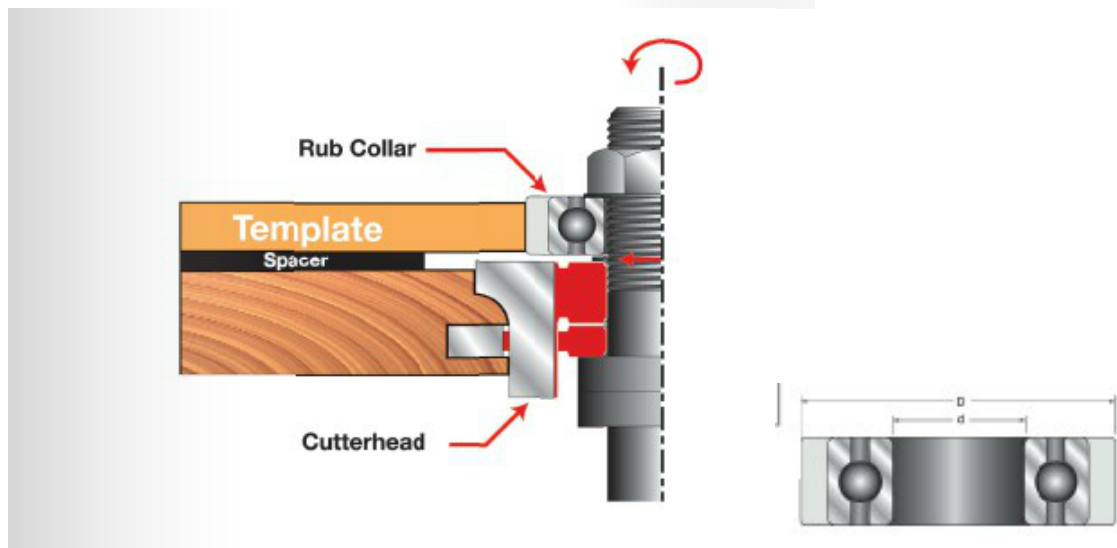

Thank you for shopping with us! . Freud's Ball Bearing Rub Collars are made using precision industrial ball bearings, and are ideal for doing template work or making cathedral doors.

Ball Bearing Rub Collars Reference Chart

Item Number	Rub Collar Number	Item Number	Rub Collar Number	Item Number	Rub Collar Number
EC091	RC-001	UC221	RC-002	UP213	RC10#
EC140	RC-003	UC223	RC-002	UP214	RC10#
EC141	RC-003	UP018	RC10#	UP215	RC10#
EC142	RC-003	UP140	RC30#	UP216	RC10#
EC143	RC-003	UP141	RC30#	UP217	RC10#
EC144	RC-003	UP142	RC30#	UP218	RC10#
EC146	RC-003	UP143	RC30#	UP219	RC10#
EC260	RC-001	UP144	RC30#	UP220	RC10#
EC266	RC-001	UP145	RC30#	UP221	RC10#
EC270	RC-001	UP146	RC50#	UP222	RC10#
EC274	RC-001	UP147	RC50#	UP223	RC10#
OPT101	RC601	UP148	RC50#	UP260	RC30#
OPT102	RC701	UP149	RC50#	UP261	RC30#
RP1000	RC10#	UP150	RC50#	UP262	RC30#
RP2000	RC10#	UP151	RC50#	UP263	RC30#
RS1000	RSC-#	UP152	RC50#	UP264	RC30#
RS2000	RSC-#	UP153	RC50#	UP265	RC30#
UC200	RC-002	UP200	RC10#	UP266	RC30#
UC201	RC-002	UP201	RC10#	UP267	RC30#
UC202	RC-002	UP202	RC10#	UP268	RC30#
UC203	RC-002	UP203	RC10#	UP269	RC20#
UC204	RC-002	UP204	RC10#	UP270	RC20#
UC207	RC-002	UP205	RC10#	UP272	RC20#
UC208	RC-002	UP206	RC10#	UP273	RC20#
UC209	RC-002	UP207	RC10#	UP274	RC20#
UC210	RC-002	UP208	RC10#	UP275	RC20#
UC211	RC-002	UP209	RC10#	WB101	RC601
UC212	RC-002	UP210	RC10#	WB102	RC701
UC213	RC-002	UP211	RC10#		
UC215	RC-002	UP212	RC10#