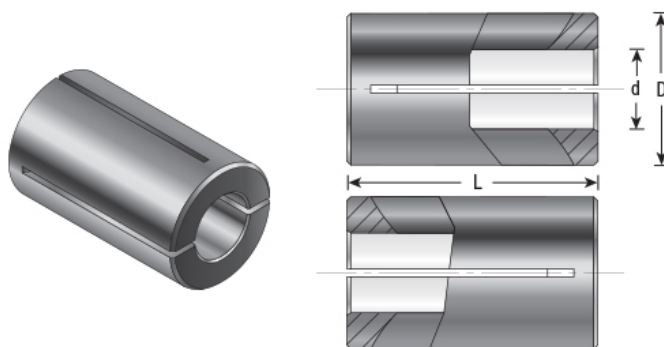

### Item #RB-164, Amana Tool High Precision 6mm x 3mm Router Collet Reducer

**\$13.09**

Thank you for shopping with us!

Our industrial high precision machined collet reduction sleeves enable collet sizes to be reduced to accept CNC and router bits with smaller shank sizes. Reduction sleeves are produced with high quality steel and precisely machined to limit the chance of run-out.

**Warning:** Reducing the router collet with a sleeve is not a long term solution; for best results using the correct size collet is strongly recommended.

#### SPECIFICATIONS

<b>Manufacturer</b>	Amana Tool
<b>Diameter</b>	6mm
<b>Overall Length</b>	20mm
<b>Shank</b>	3 mm