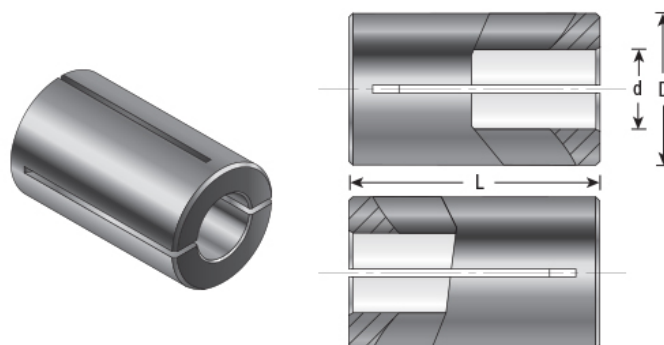

### Item #RB-144, Amana Tool High Precision 4mm x 3mm Router Collet Reducer

**\$13.09**

Thank you for shopping with us!

Our industrial high precision machined collet reduction sleeves enable collet sizes to be reduced to accept CNC and router bits with smaller shank sizes. Reduction sleeves are produced with high quality steel and precisely machined to limit the chance of run-out.

**Warning:** Reducing the router collet with a sleeve is not a long term solution; for best results using the correct size collet is strongly recommended.

#### SPECIFICATIONS

<b>Manufacturer</b>	Amana Tool
<b>Diameter</b>	4mm
<b>Overall Length</b>	20mm
<b>Shank</b>	3 mm