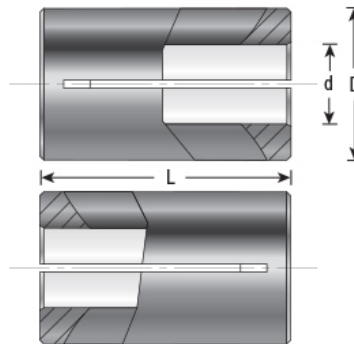

### Item #RB-126, Amana Tool High Precision 12mm x 1/4 Router Collet Reducer

**\$8.36**

Thank you for shopping with us!

Our industrial high precision machined collet reduction sleeves enable collet sizes to be reduced to accept CNC and router bits with smaller shank sizes. Reduction sleeves are produced with high quality steel and precisely machined to limit the chance of run-out.

**Warning:** Reducing the router collet with a sleeve is not a long term solution; for best results using the correct size collet is strongly recommended.

#### SPECIFICATIONS

<b>Manufacturer</b>	Amana Tool
<b>Diameter</b>	12mm
<b>Overall Length</b>	1 in
<b>Shank</b>	1/4 in