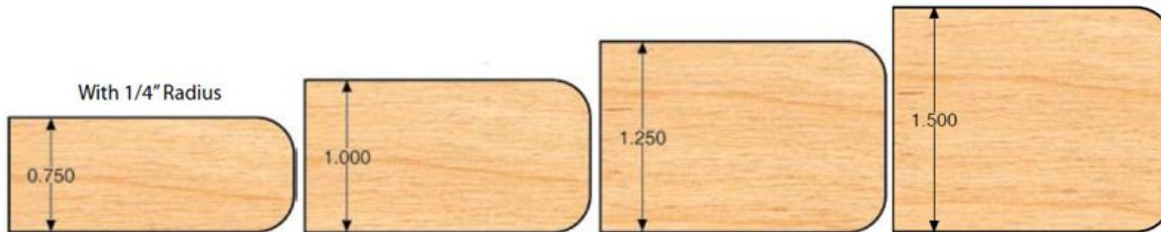

Edge of Arlington Saw & Tool, Inc.

124 South Collins
Arlington, TX 76010
Phone: 817-461-7171 • Fax: 817-795-6651
Toll Free: 888-461-7171
Email: info@eoasaw.com
Website: www.eoasaw.com

**Item #PC
32-004,
Freeborn
4-Piece
Expandable
Double
Easing Sets
- 1-1/4"
Bore (Pro-
Line)**

$392.70

Thank you for shopping with us! Pro-Line Shaper Cutters

- 3 wing
- 3" Minor
- 1-1/4" bore

SPECIFICATIONS

Bore	1-1/4 in
Includes	2 cutters and 2 spacers to cut 3/4, 1-1/4, and 1-1/2 in material
Minor Diameter	3 in
Style	1-1/4 in Bore (Pro-Line)
Wings	3
Manufacturer	Freeborn Tool