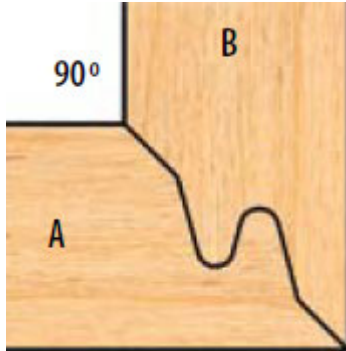

### Item #PC 28-040, Freeborn Double Tongue and Groove Lock Mitre Cutters - 1-1/4" Bore (Pro-Line) **\$576.30**

Thank you for shopping with us! Mini-Pro Shaper Cutters

- 3 wing
- 2-1/16" minor diameter
- 3/4" bore

**Major diameter varies with depth of cut.**

#### SPECIFICATIONS

<b>Manufacturer</b>	Freeborn Tool
<b>Bore</b>	1-1/4 in
<b>Style</b>	1-1/4 in Bore (Pro-Line)
<b>Wings</b>	3
<b>Material Thickness</b>	3/4 in to 1 1/2 in material