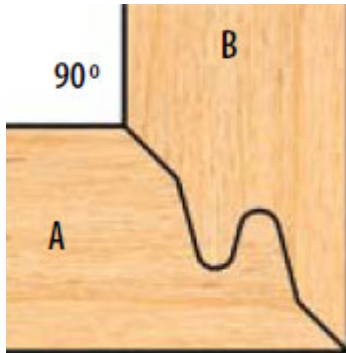

### Item #PC 28-030, Freeborn Double Tongue and Groove Lock Mitre Cutters - 1-1/4" Bore (Pro-Line)

**\$317.05**

Thank you for shopping with us! Counterclockwise rotation only. Mini-Pro is made to run only on 3/4" spindle. Part B is run flat in horizontal position on shaper table. Part A is run in a vertical position against the shaper fence. **Pro-Line cutters**

- 3 wing
- 5.05" diameter
- 1-1/4" bore
- 1-1/8" wide tips

#### SPECIFICATIONS

<b>Manufacturer</b>	Freeborn Tool
<b>Bore</b>	1 1/4 in
<b>Style</b>	1-1/4 in Bore (Pro-Line)
<b>Wings</b>	3
<b>Material Thickness</b>	1/2 in material