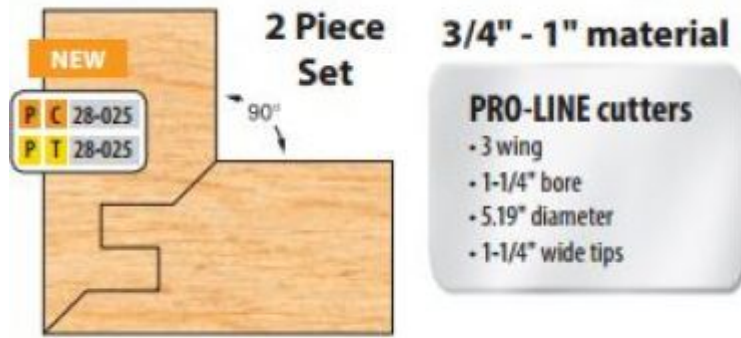

**Item #PC 28-025, Freeborn Two-Piece Double Tongue and Groove Lock Mitre Cutters - 1-1/4" Bore (Pro-Line)**  
**\$434.35**

Thank you for shopping with us! Two-Piece Set

### SPECIFICATIONS

<b>Manufacturer</b>	Freeborn Tool
<b>Bore</b>	1-1/4 in
<b>Degree</b>	90 Deg
<b>Style</b>	1-1/4 in Bore (Pro-Line)
<b>Tip/Point</b>	1 1/4 in wide
<b>Wings</b>	3
<b>Material</b>	3/4 - 1 in material