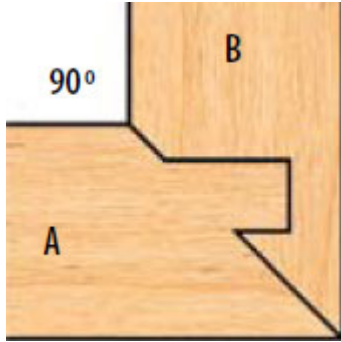

Edge of Arlington Saw & Tool, Inc.

124 South Collins
Arlington, TX 76010
Phone:817-461-7171 • Fax: 817-795-6651
Toll Free: 888-461-7171
Email: info@eoasaw.com
Website: www.eoasaw.com

Item #PC 28-020, Freeborn (3 Cutter Set) Single Tongue and Groove Lock Mitre Cutters - 1-1/4" Bore (Pro-Line) $434.35

Thank you for shopping with us! Counterclockwise rotation only. Material to 1-1/8". Part A and B are both run flat in horizontal position on shaper table. Part B is run again on table saw to cut groove. Grooving blade to cut Part B is NOT included in the set. **Pro-Line cutters**

- 3 wing
- 5-3/8" diameter
- 1-1/4" bore

SPECIFICATIONS

Manufacturer	Freeborn Tool
Diameter	5 3/8 in
Bore	1-1/4 in
Material Thickness	Material to 1-1/8 in
Style	1-1/4 in Bore (Pro-Line)
Wings	3