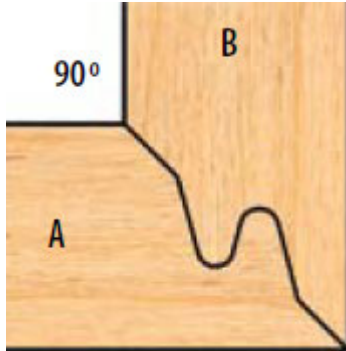

### Item #PC 28-001, Freeborn Double Tongue and Groove Lock Mitre Cutters - 1-1/4" Bore (Pro-Line) **\$384.20**

Thank you for shopping with us! Mini-Pro Shaper Cutters

- 3 wing
- 2-1/16" minor diameter
- 3/4" bore

**Major diameter varies with depth of cut.**

#### SPECIFICATIONS

<b>Manufacturer</b>	Freeborn Tool
<b>Bore</b>	1-1/4 in
<b>Style</b>	1-1/4 in Bore (Pro-Line)
<b>Wings</b>	3
<b>Material Thickness</b>	3/4 in to 1 in material