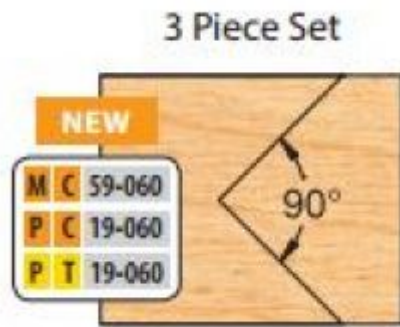

Edge of Arlington Saw & Tool, Inc.

124 South Collins
Arlington, TX 76010
Phone: 817-461-7171 • Fax: 817-795-6651
Toll Free: 888-461-7171
Email: info@eoasaw.com
Website: www.eoasaw.com

Item #PC 19-060, Freeborn Edge Banding Cutters - 1-1/4" Bore (Pro-Line) **\$544.85**

Thank you for shopping with us!

SPECIFICATIONS

Manufacturer	Freeborn Tool
Bore	1 1/4 in
Pack Quantity	3-Piece Set
Wings	3