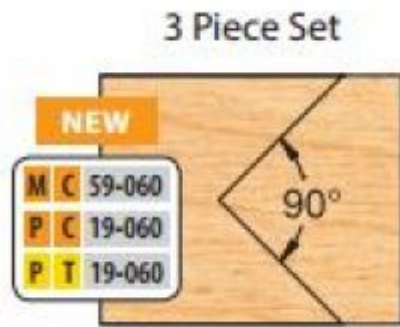

Edge of Arlington Saw & Tool, Inc.

124 South Collins
Arlington, TX 76010
Phone:817-461-7171 • Fax: 817-795-6651
Toll Free: 888-461-7171
Email: info@eoasaw.com
Website: www.eoasaw.com

Item #PC 19-060, Freeborn Edge Banding Cutters - 1-1/4" Bore (Pro-Line)

$544.85

Thank you for shopping with us!

SPECIFICATIONS

Manufacturer	Freeborn Tool
Bore	1 1/4 in
Pack Quantity	3-Piece Set
Wings	3