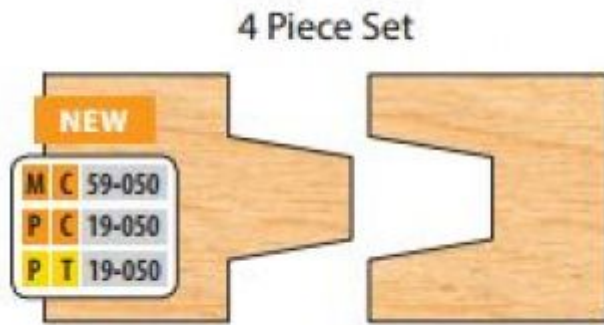

Edge of Arlington Saw & Tool, Inc.

124 South Collins
Arlington, TX 76010
Phone: 817-461-7171 • Fax: 817-795-6651
Toll Free: 888-461-7171
Email: info@eoasaw.com
Website: www.eoasaw.com

Item #PC 19-050, Freeborn Wedge Tongue & Groove - 1-1/4" Bore (Pro-Line)

\$566.95

Thank you for shopping with us!

SPECIFICATIONS

Manufacturer	Freeborn Tool
Bore	1 1/4 in
Includes	4-Piece Cutters & 6 Spacers
Wings	3