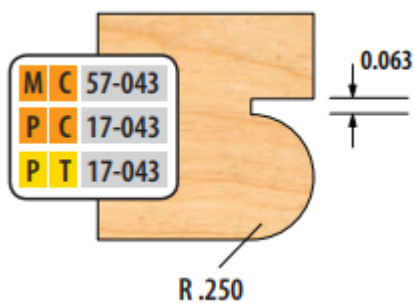

Edge of Arlington Saw & Tool, Inc.

124 South Collins
Arlington, TX 76010
Phone: 817-461-7171 • Fax: 817-795-6651
Toll Free: 888-461-7171
Email: info@eoasaw.com
Website: www.eoasaw.com

Item #PC 17-043, Freeborn Bead Cutter - 1-1/4" Bore (Pro-Line), 3-Wing, 4" Dia, .250 Bead Radius **\$215.05**

Thank you for shopping with us!

Pro-Line Shaper Cutters
1-1/4" Bore
3-Wing
4" Diameter

SPECIFICATIONS

Manufacturer	Freeborn Tool
Bore	1 1/4 in
Profile	Bead Cutters - 043
Radius	1/4 in
Style	1-1/4 in Bore (Pro-Line)
Wings	3