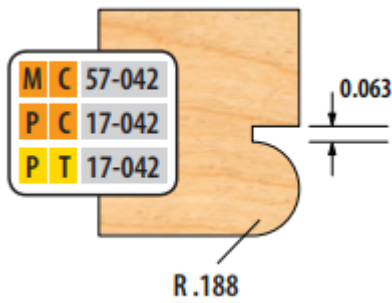

Edge of Arlington Saw & Tool, Inc.

124 South Collins
Arlington, TX 76010
Phone: 817-461-7171 • Fax: 817-795-6651
Toll Free: 888-461-7171
Email: info@eoasaw.com
Website: www.eoasaw.com

Item #PC 17-042, Freeborn Bead Cutter - 1-1/4" Bore (Pro-Line), 3-Wing, 4" Dia, .188 Bead Radius **\$198.90**

Thank you for shopping with us!

Pro-Line Shaper Cutters
1-1/4" Bore
3-Wing
4" Diameter

SPECIFICATIONS

Manufacturer	Freeborn Tool
Bore	1 1/4 in
Profile	Bead Cutters - 042
Radius	3/16 in
Style	1-1/4 in Bore (Pro-Line)
Wings	3