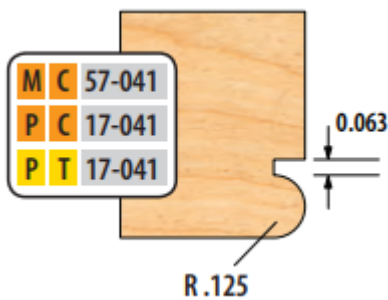

Edge of Arlington Saw & Tool, Inc.

124 South Collins
Arlington, TX 76010
Phone: 817-461-7171 • Fax: 817-795-6651
Toll Free: 888-461-7171
Email: info@eoasaw.com
Website: www.eoasaw.com

Item #PC 17-041, Freeborn Bead Cutter - 1-1/4" Bore (Pro-Line), 3-Wing, 4" Dia, .125 Bead Radius **\$188.70**

Thank you for shopping with us!

Pro-Line Shaper Cutters
1-1/4" Bore
3-Wing
4" Diameter

SPECIFICATIONS

Manufacturer	Freeborn Tool
Bore	1 1/4 in
Profile	Bead Cutters - 041
Radius	1/8 in
Style	1-1/4 in Bore (Pro-Line)
Wings	3